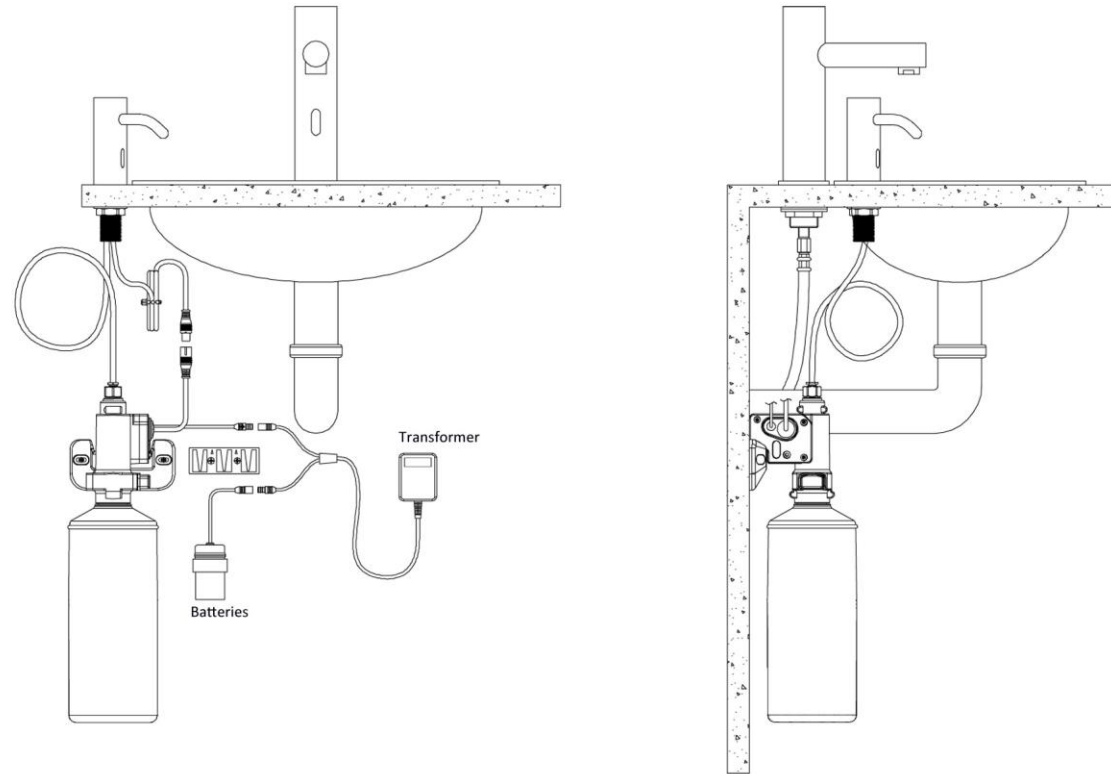

**Technical specifications:**

The automatic deck mounted soap dispenser is entirely made of brass material, with a chromed finish. It has a refillable 1800ml deposit made of high-density polypropylene (HDPE). The soap dispenser is activated by sensor located in the front part, with a detection range between 12-18 cm. The soap dispense don each doce is  $\leq 2$ ml (4 positions) and works between 0,5 and 1 second. It can be filled with vegetable or synthetic soap with a viscosity less than  $\leq 3.500$ cp. The model can be activated using 4 AA batteries (optionally could be used AC wall plug adapter. Product dimensions is 114 x 105 x 45.

Dimensions:  $\pm 3\%$

Reviewed by: GWC\_v2 (04/2021)

TIMED TAPS **GW13 12 06 02 Automatic deck mounted soap dispenser**

DIMENSIONS:

GENWEC WASHROOM S.L. reserves the right to modify and/or rectify the products and their specifications without prior notice

Dimensions:  $\pm 3\%$

Reviewed by: GWC\_v2 (04/2021)

TIMED TAPS **GW13 12 06 02 Automatic deck mounted soap dispenser**

INSTALLATION:

Front

Side

**Cleaning:** A cotton cloth slightly dampened in a soapy solution is recommended. Then dry off. Do not use any strong chemicals or cleaning agents that can be dangerous to children.

GENWEC WASHROOM S.L. reserves the right to modify and/or rectify the products and their specifications without prior notice

Dimensions: ± 3%

Reviewed by: GWC\_v2 (04/2021)