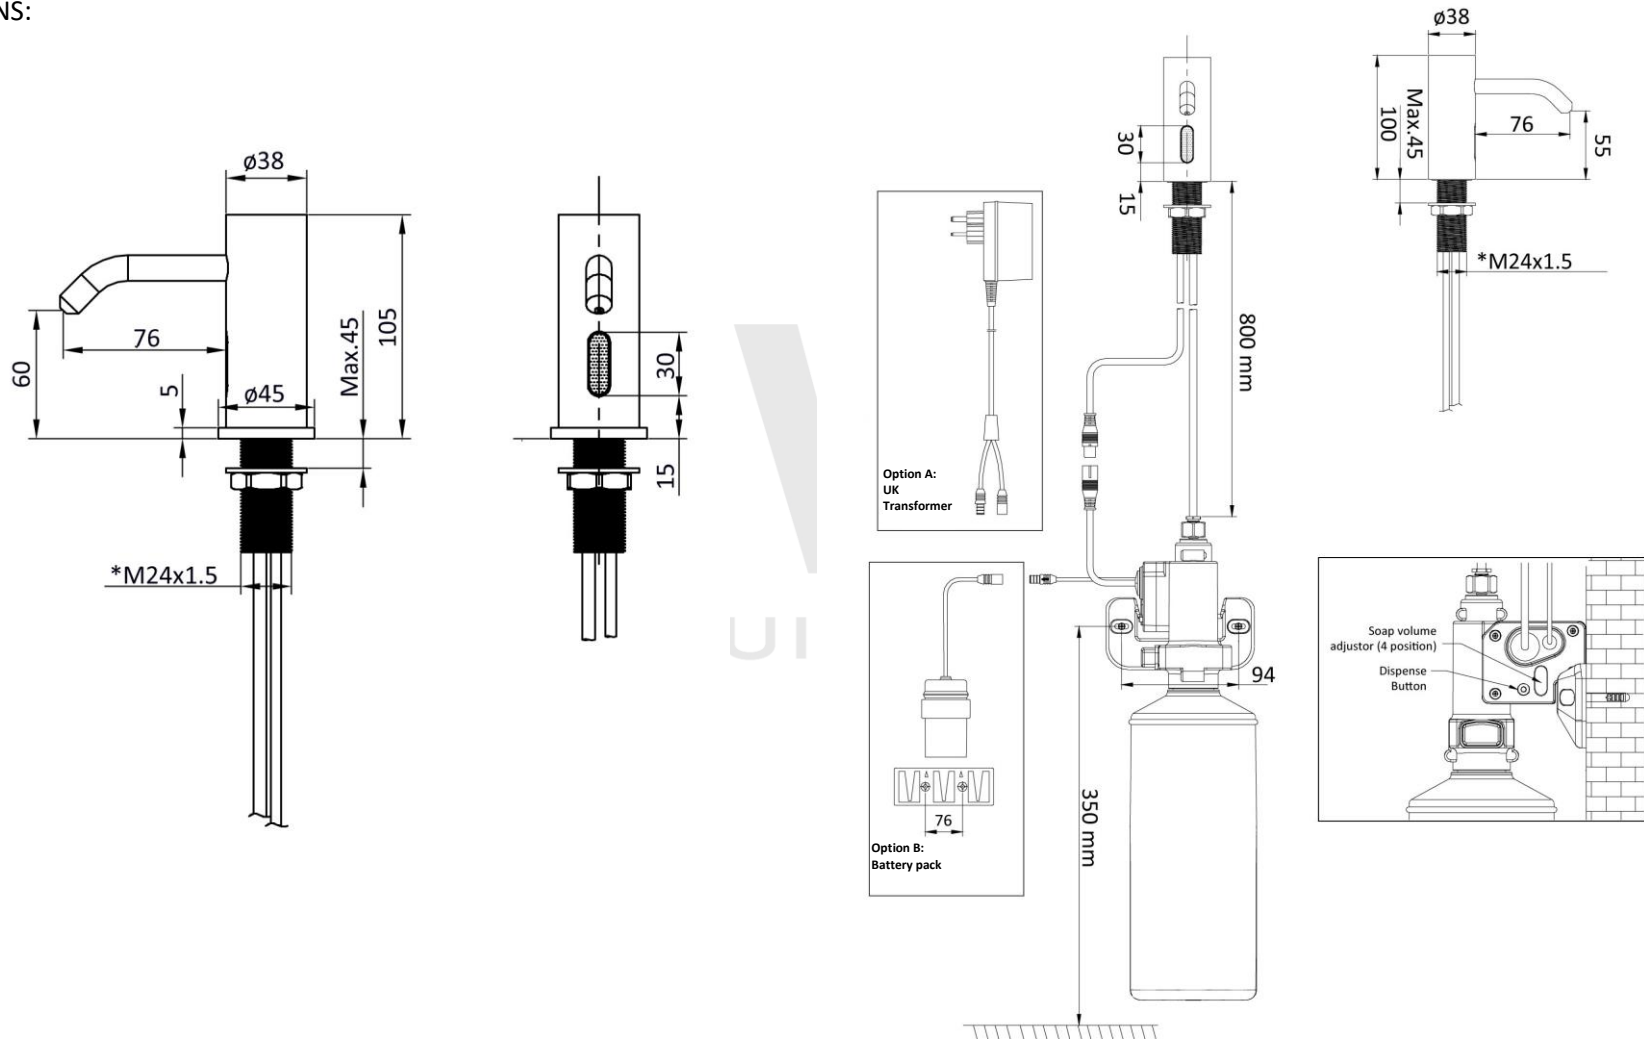

**Technical specifications:**

The automatic deck mounted soap dispenser is entirely made of brass material, with a chromed finish. It has a refillable 1800ml deposit made of high-density polypropylene (HDPE). The soap dispenser is activated by sensor located in the front part, with a detection range between 12-18 cm. The soap dispense don each doce is  $\leq 2$ ml (4 positions) and works between 0,5 and 1 second. It can be filled with vegetable or synthetic soap with a viscosity less than  $\leq 3.500$ cp. The model can be activated using 4 AA batteries (optionally could be used AC wall plug adapter. Product dimensions is 114 x 105 x 45.

**Technical characteristics****Product specifications**

Type of material: Brass

Chromed exterior finish

Deposit: High-density polypropylene (HDPE)

Sensor activated

Working time: 0,5-1s

Detection Range: 12-18cm

Dose:  $\leq 2$ ml (4 positions)

Deck mounted

Powered with AA batteries. Optionally can use AC power (GW13 12 90 00 – EU Wall Plug / GW13 12 90 01 – UK Wall Plug).

GENWEC WASHROOM S.L. reserves the right to modify and/or rectify the products and their specifications without prior notice

Dimensions:  $\pm 3\%$

Reviewed by: GWC\_v2 (04/2021)

TIMED TAPS **GW13 12 06 02 Automatic deck mounted soap dispenser**

DIMENSIONS:

GENWEC WASHROOM S.L. reserves the right to modify and/or rectify the products and their specifications without prior notice