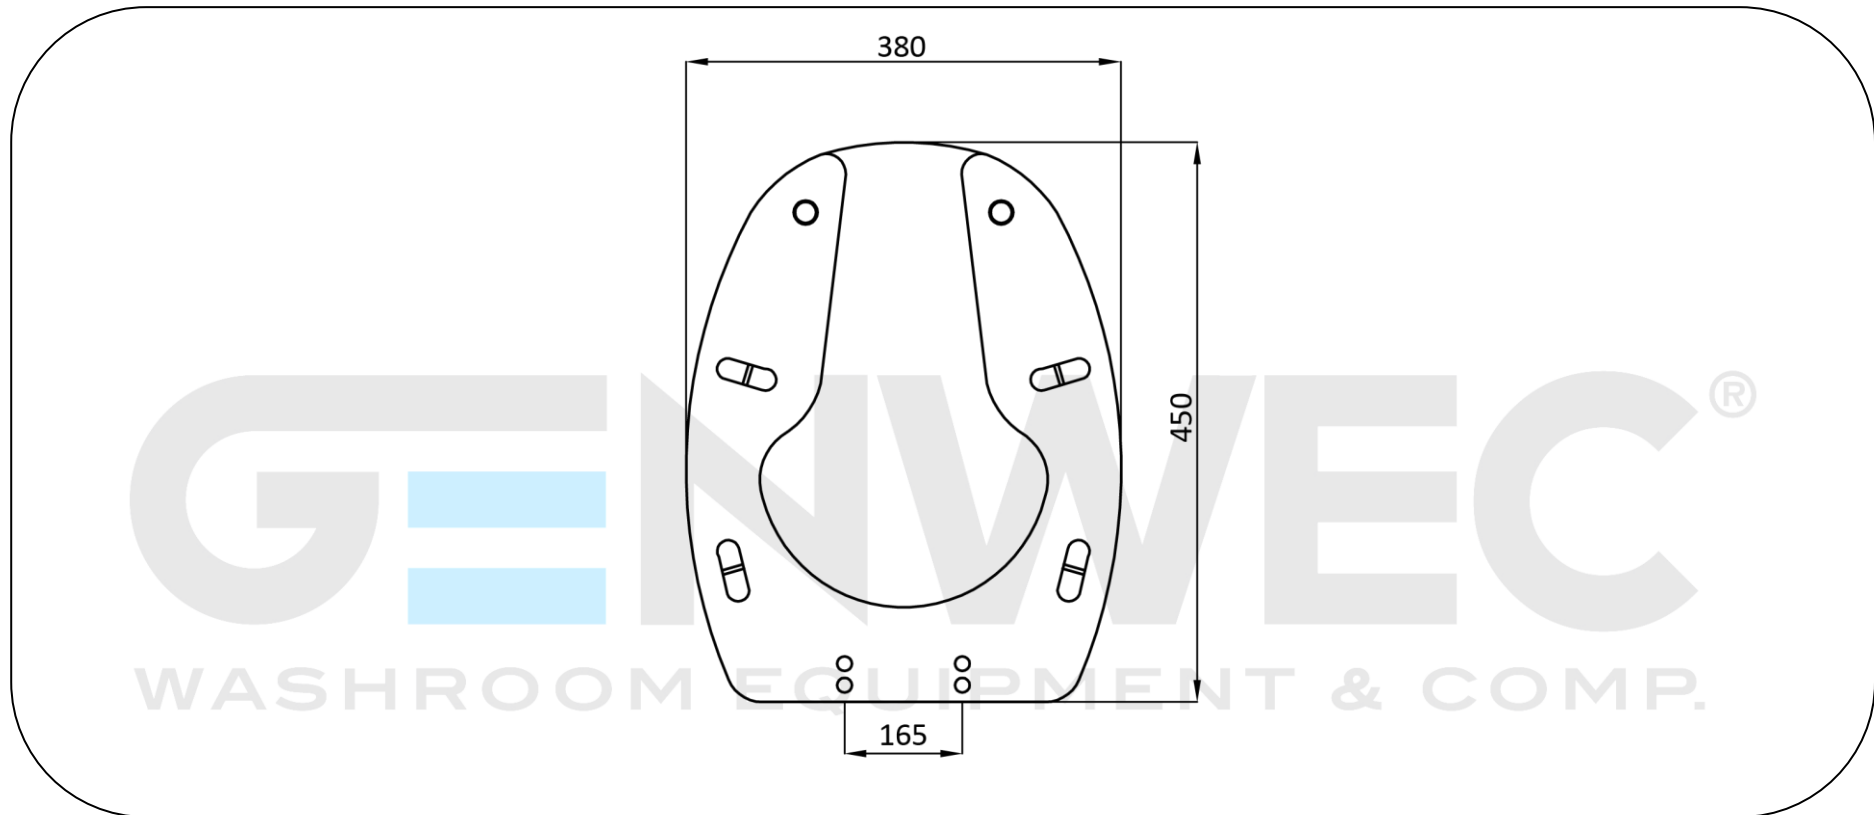

**Product description**

WC seat with front opening

Special design for Genwec ergonomic porcelain WC

Made in white polyester

**Technical specifications:**

Ergonomic seat for GW11 42 07 00 & GW 11 43 07 00. The product consists on the seat, the cover and the hinges. The white polyester seat has plastic blocks on the lower part for adjustment on the WC. The cover, made of white polyester, falls over the seat. There are two chromed metallic hinges for set installation. The product has a white polished finishing which provides a good resistance to normal use. The total dimensions of the product are 450 x 380 mm. The reference of the product is GW11 47 01 00, manufactured by GENWEC WASHROOM, S.L. - Av. Joan Carles I, 46-48- ES 08908 L'Hospitalet de Llobregat, Barcelona (SPAIN) . [www.genwec.com](http://www.genwec.com).

**Technical characteristics****Product specifications**

Seat and cover made of polyester

White polished finishing

Chromed hinges

**Cleaning:** A cotton cloth slightly dampened in a soapy solution is recommended. Then dry off. Do not use any strong chemicals or cleaning agents that can be dangerous to children.