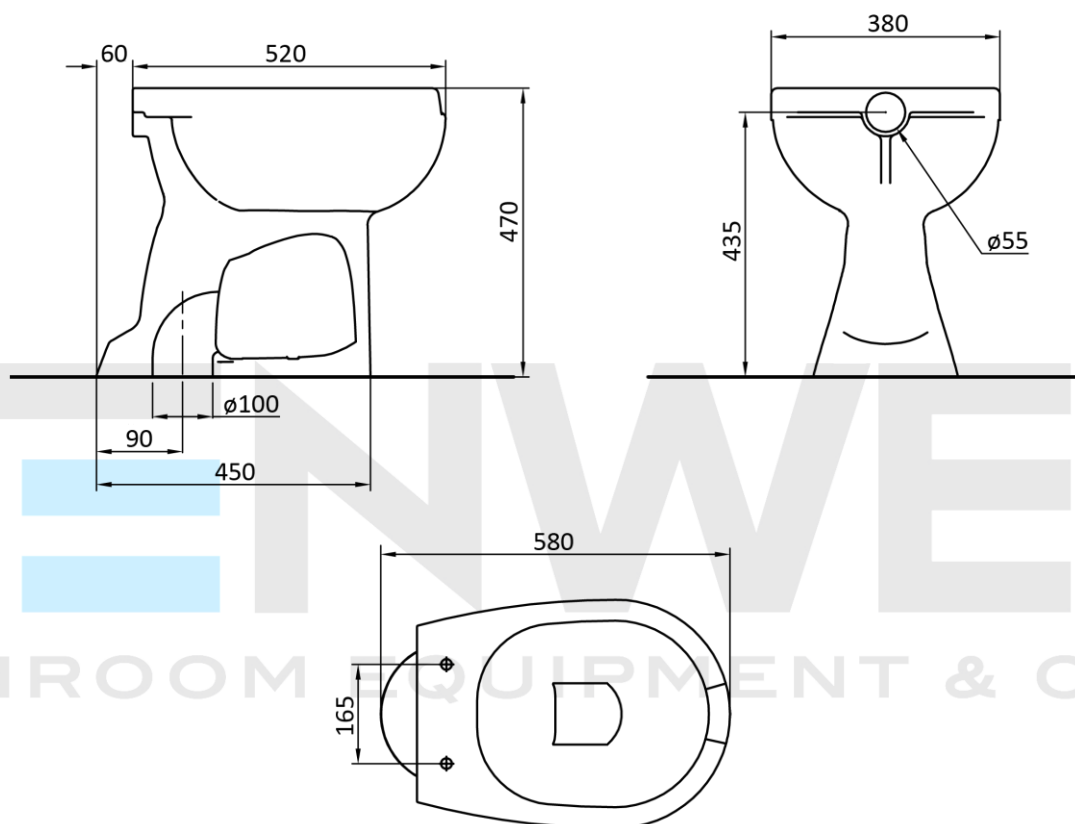

Cleaning: A cotton cloth slightly dampened in a soapy solution is recommended. Then dry off. Do not use any strong chemicals or cleaning agents that can be dangerous to children.