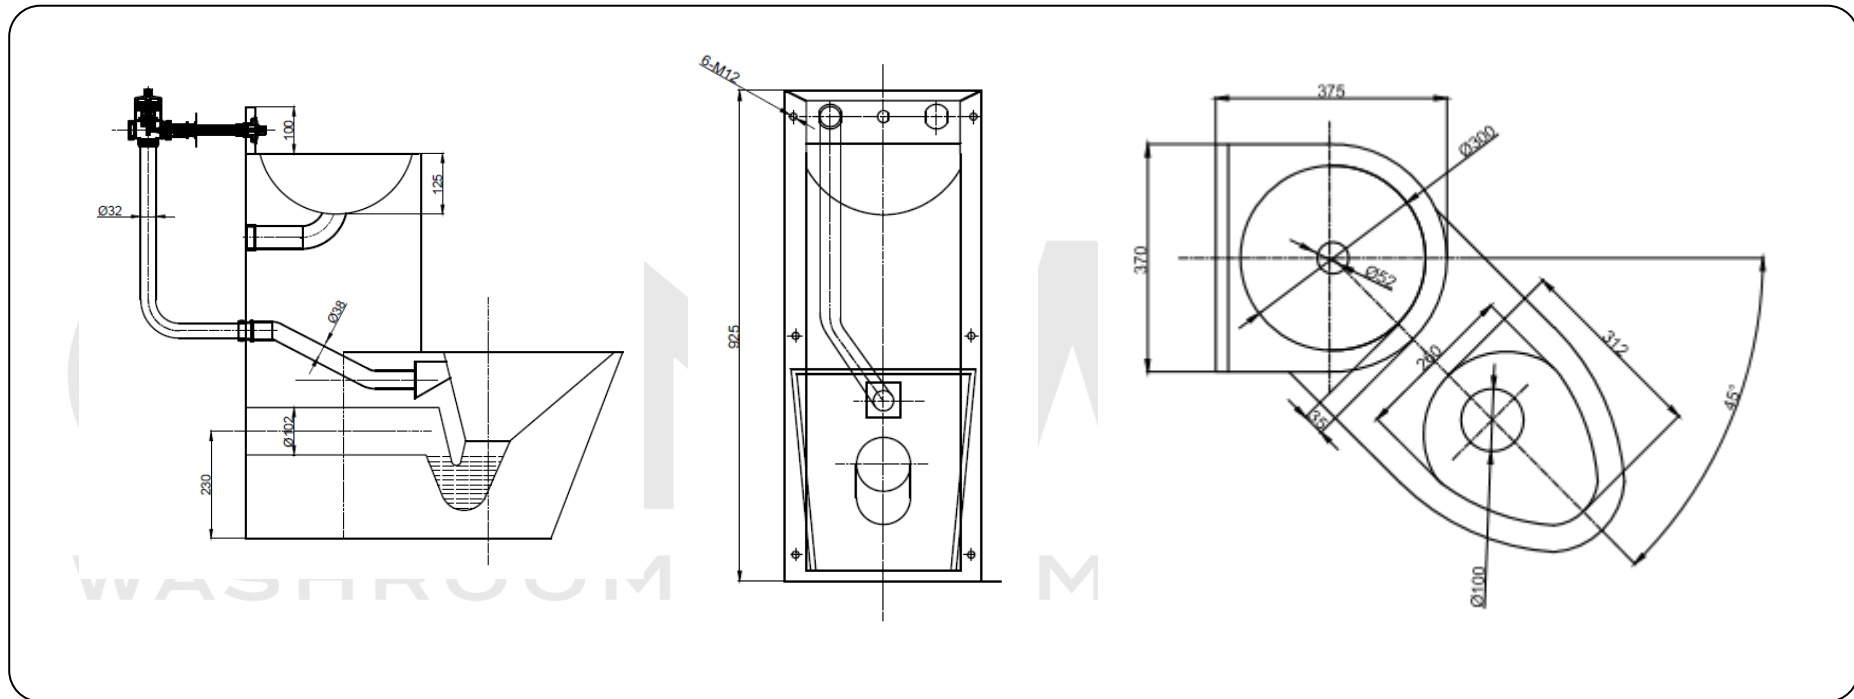

Cleaning: A damp cotton cloth with soapy water is recommended. Allow to dry.