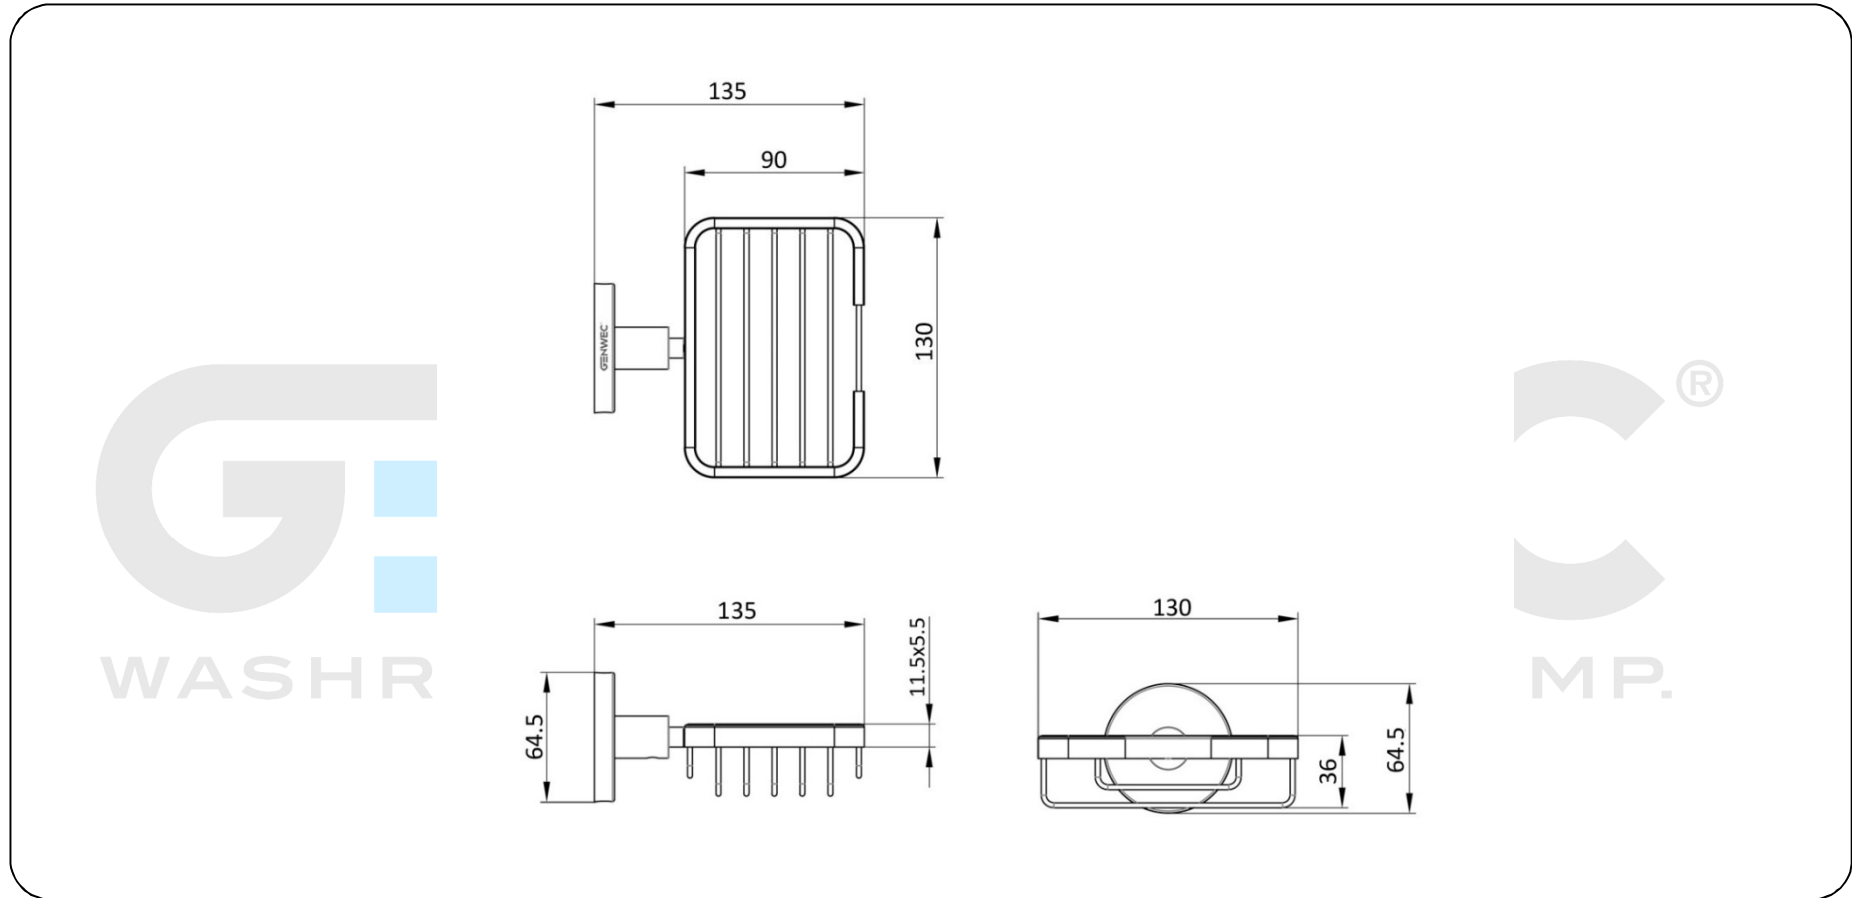

BATHROOM ACCESSORIES **GW05 42 04 02 "CRETA SERIES" soap basket**

Product description

Soap basket
Material: AISI 304 stainless steel
Finish: Chrome plated
Creta Series

Technical specifications:

"Creta Series" soap basket. The product consists of a wall mount, a wall plate covering the wall mount and a wire basket for the soap. The wire basket is made up of AISI 304 stainless-steel rods and it is attached to the central cylinder by means of screws. The wall plate is made of AISI 304 stainless steel and has a diameter of 64,5mm. The wall mount, made of steel, has two holes so it can be fixed to the wall by means of screws. The assembled set has a chrome plate finishing that provides it an appropriate resistance against corrosion. The product is anchored by means of 2 nylon wall plugs and 2 screws. The overall dimensions of the product are 130 x135 x 64,5 mm. The bathroom accessory model is GW05 42 04 02, manufactured by GENWEC WASHROOM S.L. - Av. Joan Carles I, 46-48 08908 L Hospitalet de Llobregat.

Technical characteristics

Product specifications

- Soap basket made of AISI 304 stainless steel.
- Wall plate made of AISI 304 stainless-steel with a 64,5 mm diameter.
- The metal parts have a chrome plate finishing that provides them an appropriate resistance against corrosion.

Packaging specifications

- Type of individual package: Individual cardboard box and bubble wrap.

BATHROOM ACCESSORIES **GW05 42 04 02 "CRETA SERIES" soap basket**

Cleaning: A cotton cloth slightly dampened in a soapy solution is recommended. Then dry off.