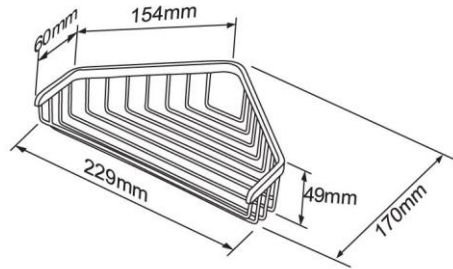

BATHROOM ACCESSORIES **GW05 27 04 02 Triangular soap dish**

Cleaning: A damp cotton cloth with soapy water is recommended. Allow to dry.

WASHROOM EQUIPMENT & COMP.