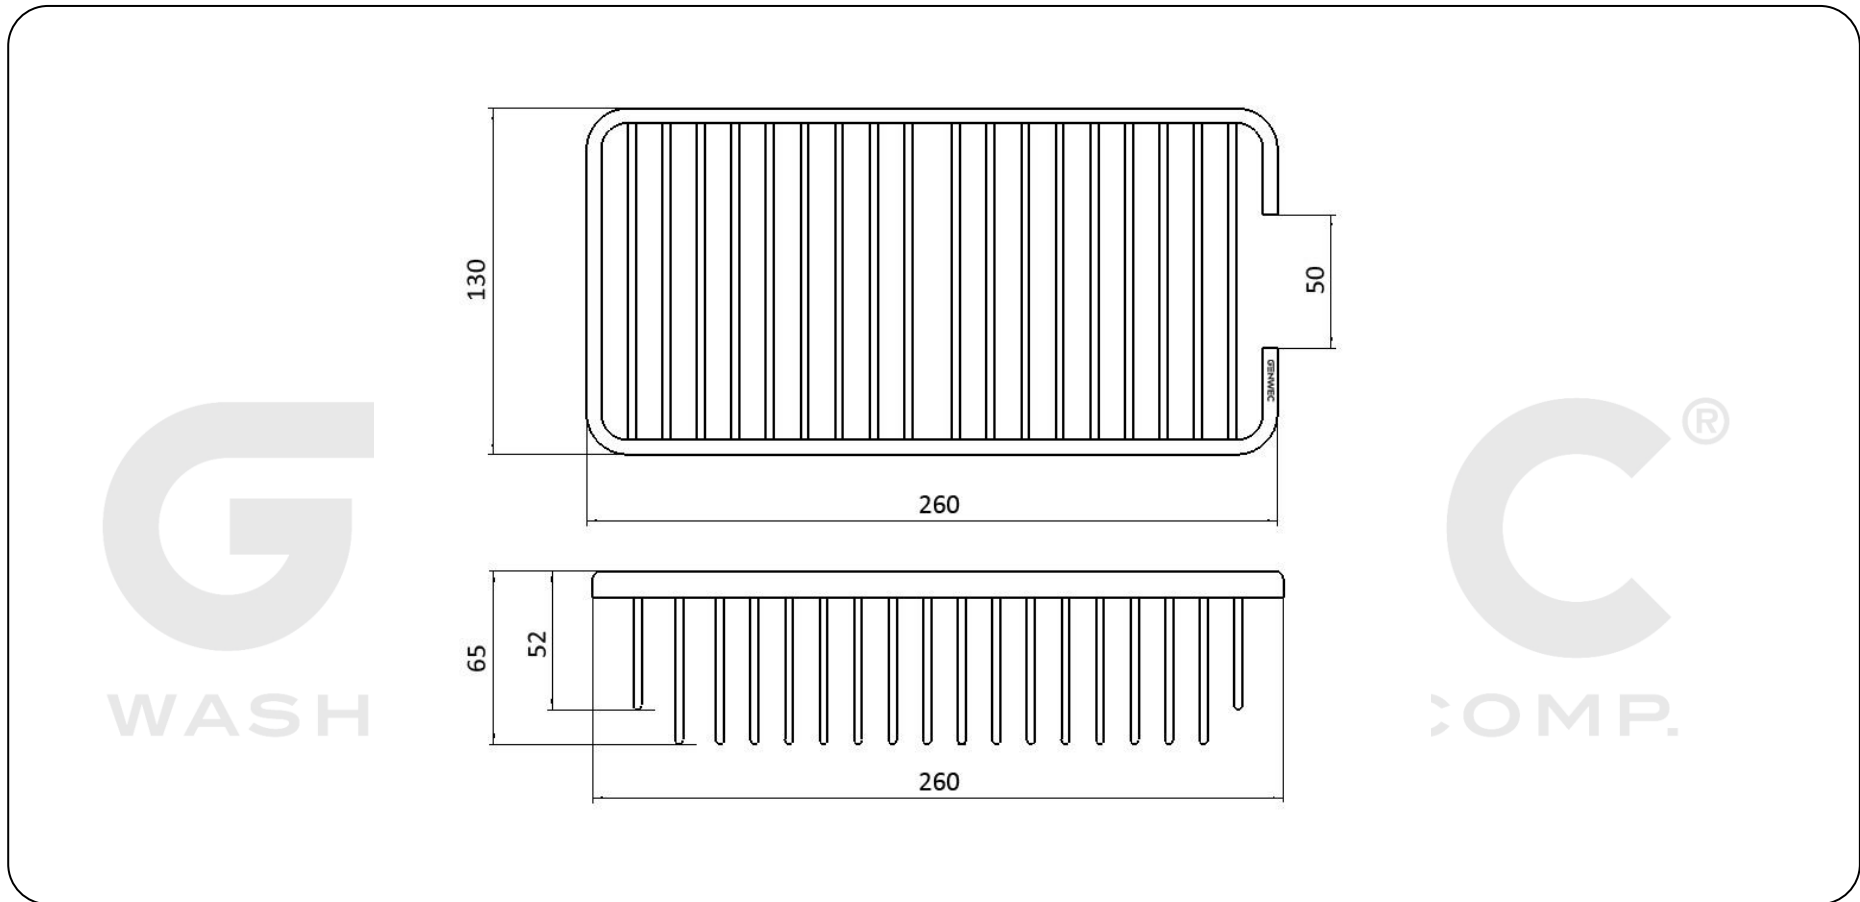

Cleaning: A damp cotton cloth with soapy water is recommended. Allow to dry.